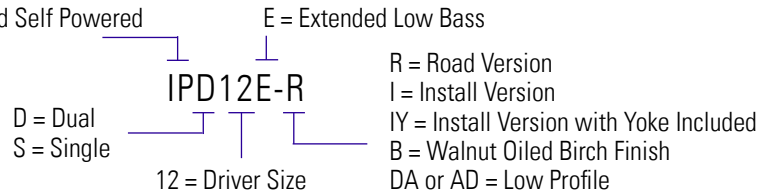

LOUDSPEAKER MODEL KEY

INFRA SERIES MODEL KEY

IP = INFRA Processed and Self Powered
P = Self Powered

MUSICAL INSTRUMENT MODEL KEY