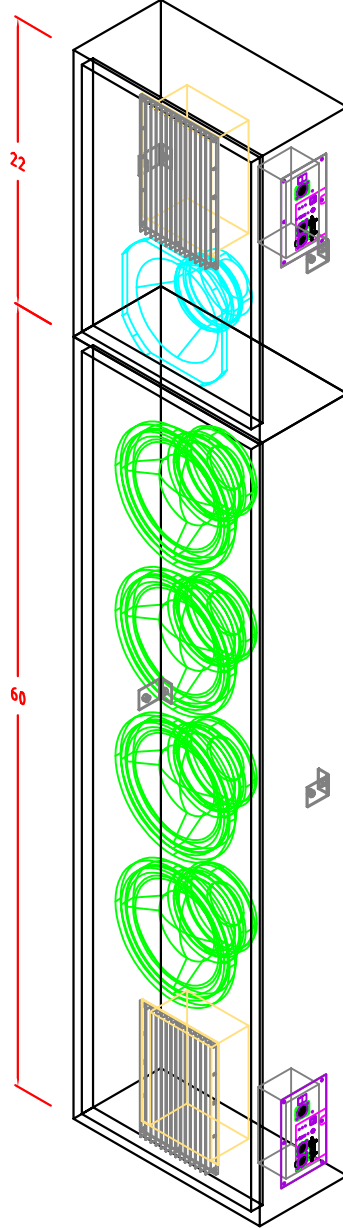

# BAG END

## POWERED 4x10 AND MM8

Enclosures will be built as mirrored pairs  
Material: .75" thick 13 ply birch.  
Finish: Black textured paint.  
No grilles.

BAG END Loudspeakers  
22272 Pepper Road  
Barrington, Illinois  
60010 USA  
Voice 847 382 4550  
Fax 847 382 4551  
[www.bagend.com](http://www.bagend.com)