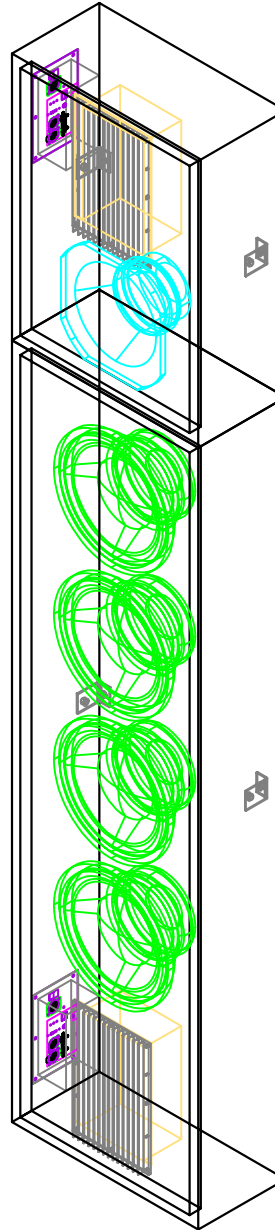

# BAG END

## POWERED 4x10 AND MM8

Enclosures will be built as mirrored pairs  
Material: .75" thick 13 ply birch.  
Finish: Black textured paint.  
No grilles.

BAG END Loudspeakers  
22272 Pepper Road  
Barrington, Illinois  
60010 USA  
Voice 847 382 4550  
Fax 847 382 4551  
[www.bagend.com](http://www.bagend.com)