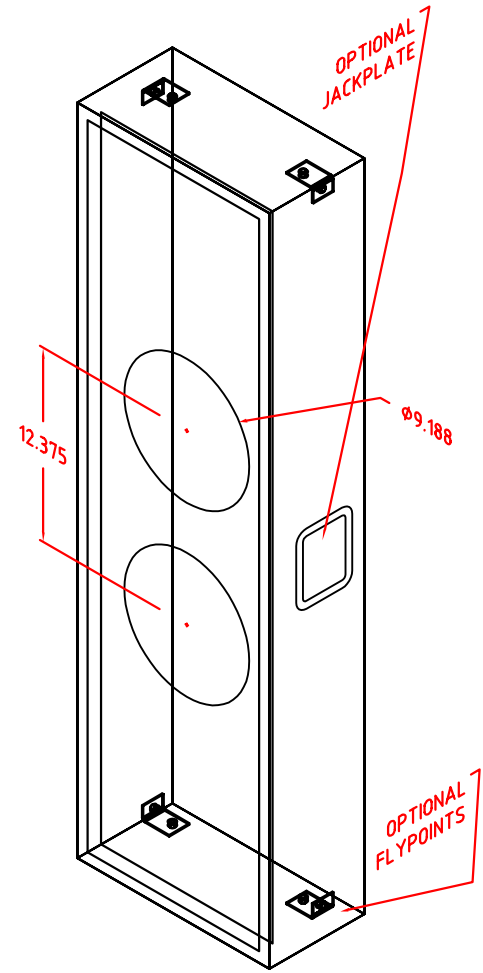

BAG END

D10E-TALL

MATERIAL: .75" THICK 13-PLY BIRCH
 PLEASE INSTALL 3 BACK TO BAFFLE BRACES
 ROUND OVER ALL OUTSIDE EDGES TO R.375"
 FINISH: FILLED, SANDED, AND PAINTED BLACK

BAG END Loudspeakers
 22272 Pepper Road
 Barrington, Illinois
 60010 USA
 Voice 847 382 4550
 Fax 847 382 4551
 www.bagend.com