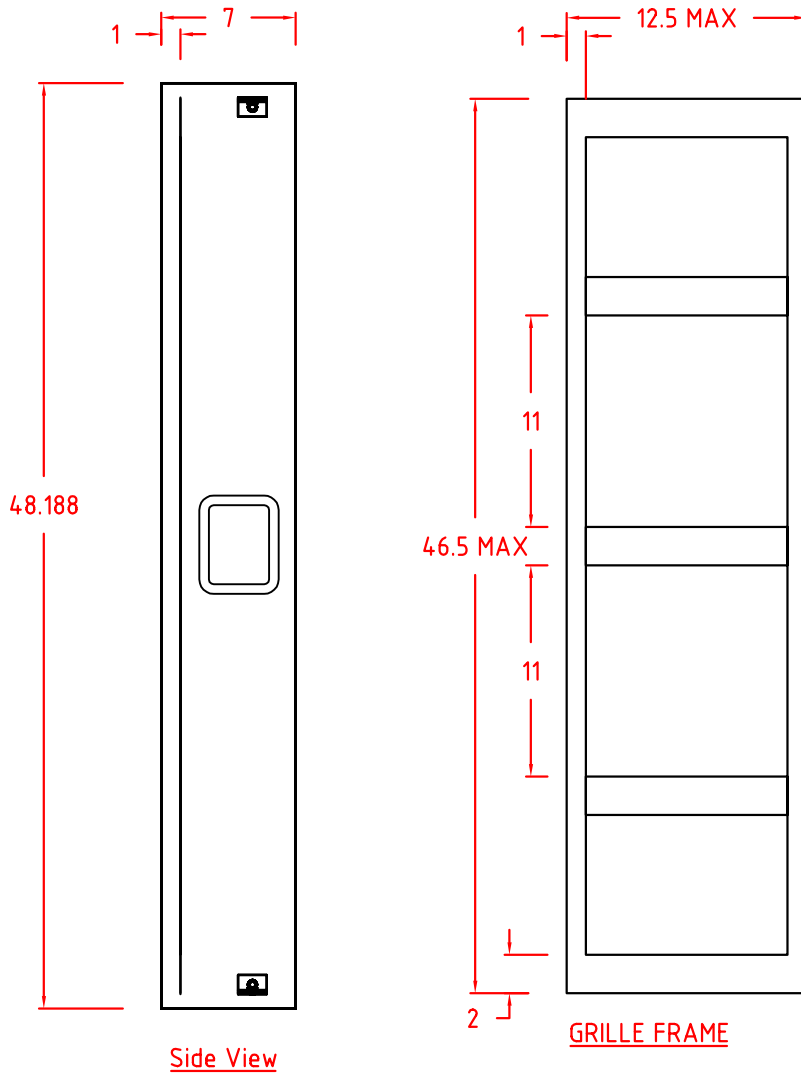

BAG END

D10E-TALL

MATERIAL: .75" THICK 13-PLY BIRCH
 PLEASE INSTALL 3 BACK TO BAFFLE BRACES
 ROUND OVER ALL OUTSIDE EDGES TO R.375"
 FINISH: FILLED, SANDED, AND PAINTED BLACK

BAG END Loudspeakers
 22272 Pepper Road
 Barrington, Illinois
 60010 USA
 Voice 847 382 4550
 Fax 847 382 4551
 www.bagend.com