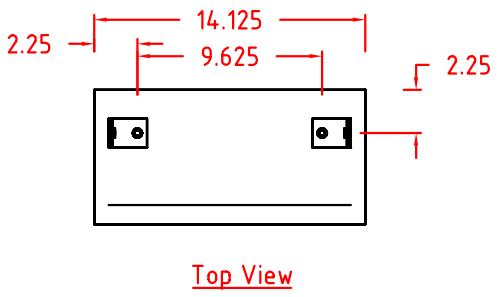

BAG END

D10E-TALL

MATERIAL: .75" THICK 13-PLY BIRCH
 PLEASE INSTALL 3 BACK TO BAFFLE BRACES
 ROUND OVER ALL OUTSIDE EDGES TO R.375"
 FINISH: FILLED, SANDED, AND PAINTED BLACK

BAG END Loudspeakers
 22272 Pepper Road
 Barrington, Illinois
 60010 USA
 Voice 847 382 4550
 Fax 847 382 4551
 www.bagend.com