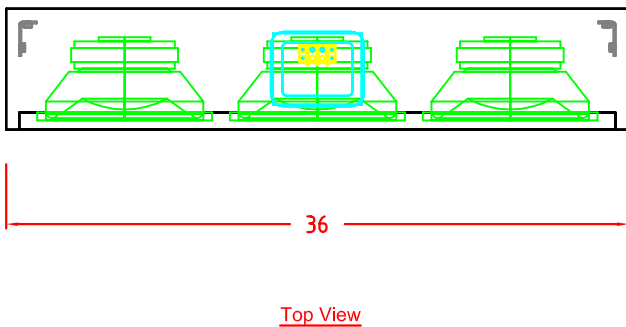

BAG END

CUSTOM 3x10

No Grille

Three 10" drivers in parallel - 2.8 ohms nominal

Warning:

Mounting and rigging loudspeakers requires experienced professionals. Improperly installed loudspeakers can result in property damage, personal injury, death and/or liability to the installing contractor.