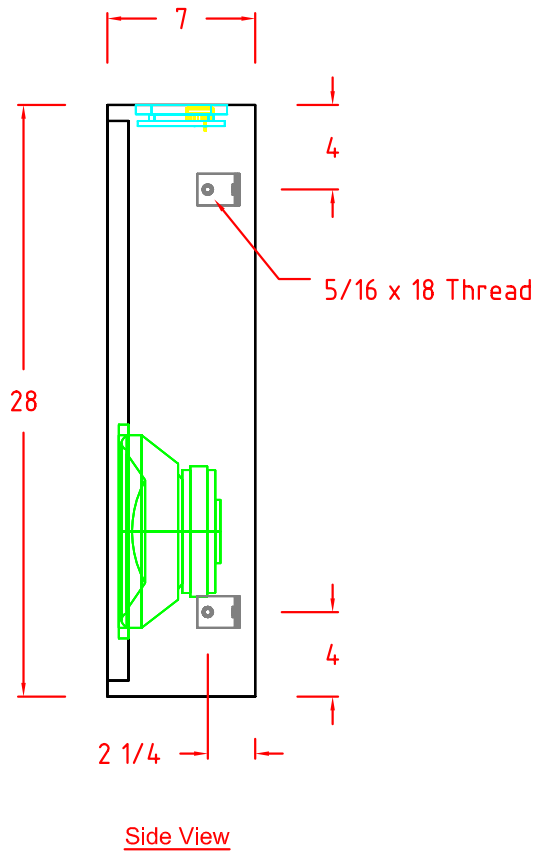

BAG END

CUSTOM 3x10

No Grille

Three 10" drivers in parallel - 2.8 ohms nominal

Warning:

Mounting and rigging loudspeakers requires experienced professionals. Improperly installed loudspeakers can result in property damage, personal injury, death and/or liability to the installing contractor.