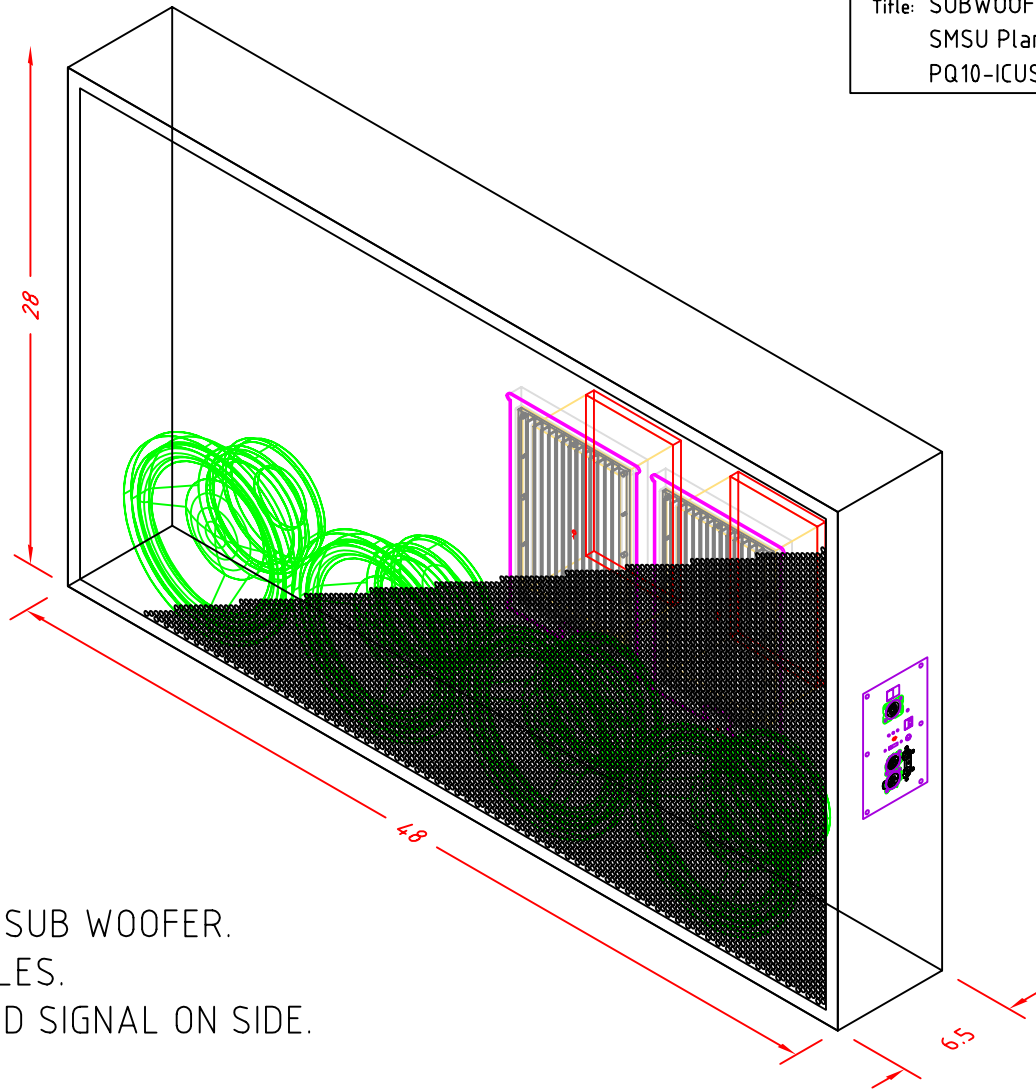

22272 Pepper Road  
Barrington, IL 60010  
847.382.4550 voice  
847.382.4551 fax  
www.bagend.com

CADop: HH

Date: 5 JAN 2009

Units: INCHES

Tolerance:  $\pm 1/32$

Scale: nts

Title: SUBWOOFER  
SMSU Planetarium  
PQ10-ICUS

POWERED 4x 10" SUB WOOFER.  
DUAL AMP MODULES.  
INPUT POWER AND SIGNAL ON SIDE.  
STEEL GRILLE.  
DIMS AS SHOWN