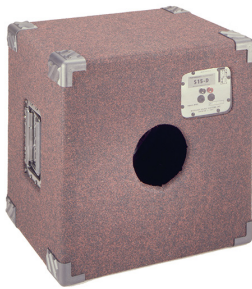

The Bag End® S15-D is a super compact single 15" musical instrument speaker well matched to the electric guitar, electric bass, or acoustic bass. It has damped spring loaded handles, shock absorbing corners, and a 3/4" thick plywood cabinet covered in our Deep Red carpet making it a very portable, and durable speaker enclosure. It is rear vented, with 2 parallel Neutrik® combo 1/4" + SpeakON jacks for high current connections. Its excellent sound and modest size make it a great choice for a stand alone system for most gigs or as part of a larger multi way modular system. The S15-D includes the same quality and workmanship that has made Bag End® Deep Red legendary among the best musicians throughout the world.

Rated Impedance:

8 Ohms

Polarity:

A positive asymmetrical signal applied to the + terminal will result in a positive asymmetrical acoustical pressure

Dimensions:

18.5" h x 18.5" w x 15.5" d
47 cm x 47 cm x 39 cm

Weight:

44 lbs
20 kg

BAG END® is a registered trademark of Bag End, Inc.

S15-D PERFORMANCE SYSTEM

ABOUT MUSICAL INSTRUMENT SYSTEMS

Musical Instrument Systems, especially loudspeakers for use with stringed instruments, require more than just technical expertise. Over the years Bag End® has employed the highest degree of technology into these systems, but beyond that, we consider the loudspeaker to be an extension of the instrument itself. A well designed loudspeaker will reproduce all the characteristics of the instrument, but it also adds some of its own timber to the sound. Since before Bag End® was formed in 1976 the founders were both technicians and musicians and they incorporated both good taste and technology into the sound of the loudspeaker