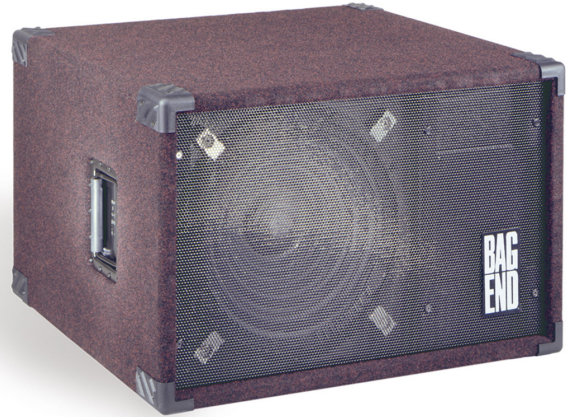

S15B-D PERFORMANCE SYSTEM

APPLICATIONS

Electric Bass Guitar

Chapman Stick

Acoustic Bass Instruments

DESCRIPTION

The Bag End® S15B-D is a single 15" musical instrument speaker well matched to electric bass, or acoustic bass. It is a larger enclosure for more robust low frequency reproduction. It has damped spring loaded handles, shock absorbing corners, and a 3/4" thick plywood cabinet covered in our Deep Red carpet making it a very portable, and durable speaker enclosure. It is convertible from a sealed box to a vented box by a removable vent cover on the baffle. Connection is made with 2 parallel Neutrik® combo 1/4" + SpeakON jacks for high current connections. Its excellent sound and extended low frequency response make it a great choice for a stand alone system for most gigs or as part of a larger multi way modular system. The S15B-D includes the same quality and workmanship that has made Bag End® Deep Red legendary among the best musicians throughout the world.

16 Gauge black power coated perforated steel

Low Frequency Components:

Transducers, 15" cone, 2.5" Voice coil,
80 oz. Magnet

Input Connector:

Neutrik® speakON 1/4" combo jack

Hardware:

2 - Handles
8 - Protective corners