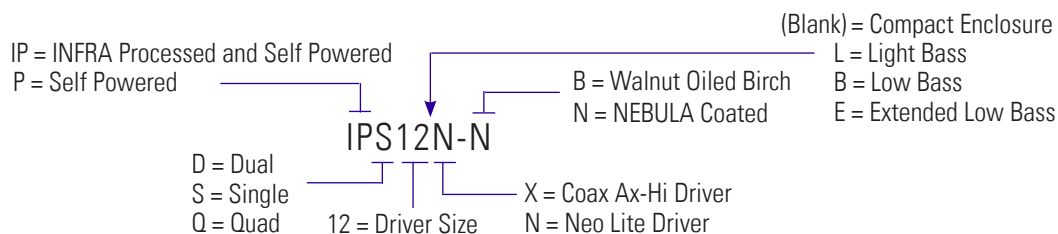

MUSICAL INSTRUMENT MODEL KEY