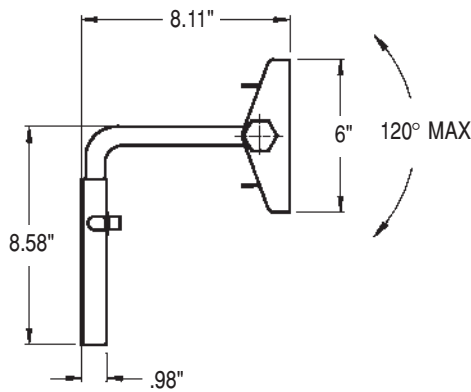

BAG END Loudspeakers
1201 Armstrong Street
Algonquin, Illinois
60102 USA
Voice 847 658 8888
Fax 847 658 5008
www.bagend.com

Dimensions

Mounting Plate:

Attaches to studs, beams, trusses, or other reliable mounting surfaces. Provides pan and lock features.

Speaker Adapter Plate:

Fits speaker manufacturer's mounting patterns for speakers weighing up to 60 lbs. (27.2 kg.). Mounts to both horizontally and vertically placed mounting holes.

Mounting Plate

Speaker Adapter Plate

Vertical Orientation:

Side View

Top View

Horizontal Orientation

Side View

Top View

Warning:

Mounting and/or rigging loudspeakers requires experienced professionals. Improperly installed loudspeakers can result in property damage, personal injury, death and/or liability to the installing contractor.