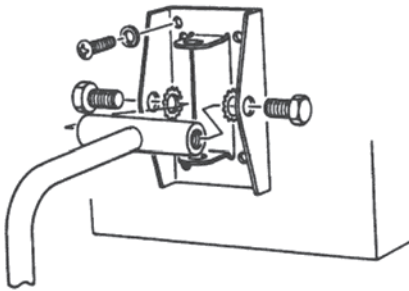

Net Weight: 4 lbs. (1.8 kg) each

Shipping Weight: 6 lbs. (2.3 kg) each

Pack Count: 1 unit/carton

Components:

Wall to Back
Wall to Base
Ceiling to Back

BRKT-1

This universal speaker mount supports loudspeakers weighing up to 60 lbs., quickly attaching them to walls, ceilings, overhangs, and other structural members. Speakers can be aimed and locked in almost any direction or angle through the use of independent pan, tilt, and swivel adjustments. BRKT-1 also adapts to both horizontally and vertically oriented standard hole patterns. Tilt adjustments are made at the side of the speaker adapter plate. Panning adjustments are made at the mounting plate and a third rotation is available between the speaker and the support arm. This rotation is especially useful in directing sound from ceiling, cathedral ceiling and under balcony applications where mounting space is limited.

BAG END Loudspeakers
1201 Armstrong Street
Algonquin, Illinois
60102 USA
Voice 847 658 8888
Fax 847 658 5008
www.bagend.com

Dimensions

Mounting Plate:

Attaches to studs, beams, trusses, or other reliable mounting surfaces. Provides pan and lock features.

Speaker Adapter Plate:

Fits speaker manufacturer's mounting patterns for speakers weighing up to 60 lbs. (27.2 kg.). Mounts to both horizontally and vertically placed mounting holes.

Mounting Plate

Speaker Adapter Plate

Vertical Orientation:

Side View

Top View

Horizontal Orientation

Side View

Top View

Warning:

Mounting and/or rigging loudspeakers requires experienced professionals. Improperly installed loudspeakers can result in property damage, personal injury, death and/or liability to the installing contractor.