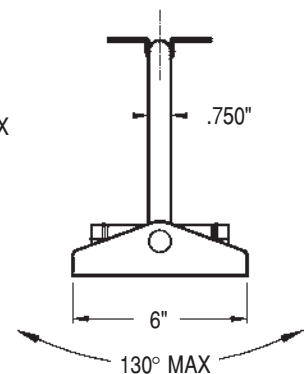

Speaker Adapter Plate:

Fits speaker manufacturer's mounting patterns for speakers weighing up to 60 lbs. (27.2 kg.). Mounts to both horizontally and vertically placed mounting holes.

Mounting Plate

Speaker Adapter Plate

Vertical Orientation:

Side View

Top View

Horizontal Orientation

Side View

Top View

Warning:

Mounting and/or rigging loudspeakers requires experienced professionals. Improperly installed loudspeakers can result in property damage, personal injury, death and/or liability to the installing contractor.