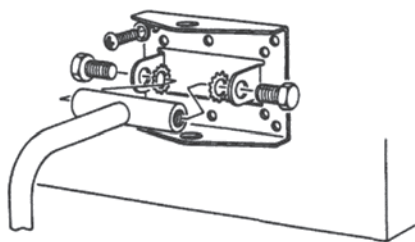

Speaker Adapter Plate:

Fits speaker manufacturer's mounting patterns for speakers weighing up to 60 lbs. (27.2 kg.). Mounts to both horizontally and vertically placed mounting holes.

Mounting Plate

Speaker Adapter Plate

Vertical Orientation:

Side View

Top View

Horizontal Orientation

Side View

Top View

Warning:

Mounting and/or rigging loudspeakers requires experienced professionals. Improperly installed loudspeakers can result in property damage, personal injury, death and/or liability to the installing contractor.