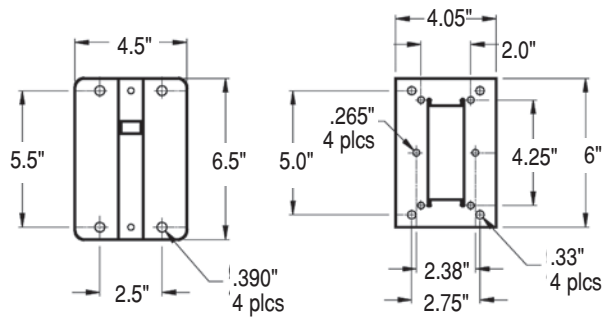

BAG END Loudspeakers
1201 Armstrong Street
Algonquin, Illinois
60102 USA
Voice 847 658 8888
Fax 847 658 5008
www.bagend.com

Dimensions

Mounting Plate:

Attaches to studs, beams, trusses, or other reliable mounting surfaces. Provides pan and lock features.

Speaker Adapter Plate:

Fits speaker manufacturer's mounting patterns for speakers weighing up to 60 lbs. (27.2 kg.). Mounts to both horizontally and vertically placed mounting holes.

Mounting Plate

Speaker Adapter Plate