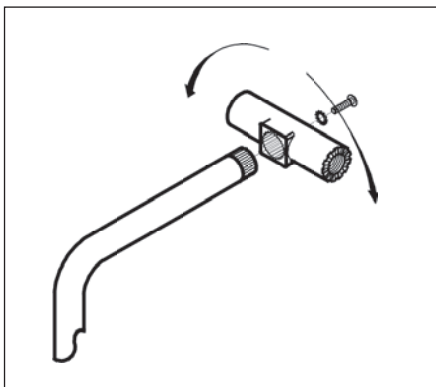

SYSTEM SPECIFICATIONS

Material: Alloy steel

Finish: Powder coat paint

Color: Black

Tilt Rotation: 120° max.

Swivel Rotation: 140° max

Working Load: 60 lbs. (27.2 kg) max

Design Factor: 10:1 ratio

Net Weight: 4 lbs. (1.8 kg) each

Shipping Weight: 6 lbs. (2.3 kg) each

Pack Count: 1 unit/carton

Components:

Wall to Back
Wall to Base
Ceiling to Back

BRKT-1

This universal speaker mount supports loudspeakers weighing up to 60 lbs., quickly attaching them to walls, ceilings, overhangs, and other structural members. Speakers can be aimed and locked in almost any direction or angle through the use of independent pan, tilt, and swivel adjustments. BRKT-1 also adapts to both horizontally and vertically oriented standard hole patterns. Tilt adjustments are made at the side of the speaker adapter plate. Panning adjustments are made at the mounting plate and a third rotation is available between the speaker and the support arm. This rotation is especially useful in directing sound from ceiling, cathedral ceiling and under balcony applications where mounting space is limited.

Package Contents:
1 pc. Mounting plate
1 pc. Support arm
1 pc. Adapter plate
1 pc. Hardware kit

Hardware for mounting to the wall or ceiling structure is not included.

Support Arm: The BRKT-1 support arm assembly offers 360° of rotation, up to 24 fixed positions.

BAG END Loudspeakers
1201 Armstrong Street
Algonquin, Illinois
60102 USA
Voice 847 658 8888
Fax 847 658 5008
www.bagend.com

Dimensions

Mounting Plate:

Attaches to studs, beams, trusses, or other reliable mounting surfaces. Provides pan and lock features.