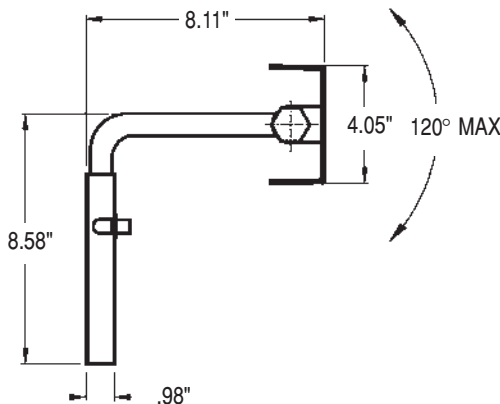

Speaker Adapter Plate:

Fits speaker manufacturer's mounting patterns for speakers weighing up to 60 lbs. (27.2 kg.). Mounts to both horizontally and vertically placed mounting holes.

Mounting Plate

Speaker Adapter Plate

Vertical Orientation:

Side View

Top View

Horizontal Orientation

Side View

Top View

Warning:

Mounting and/or rigging loudspeakers requires experienced professionals. Improperly installed loudspeakers can result in property damage, personal injury, death and/or liability to the installing contractor.