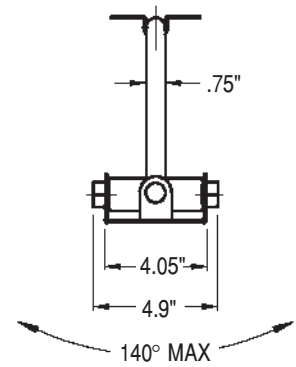

SYSTEM SPECIFICATIONS

Material: Alloy steel

Finish: Powder coat paint

Color: Black

Tilt Rotation: 120° max.

Swivel Rotation: 140° max

Working Load: 60 lbs. (27.2 kg) max

Design Factor: 10:1 ratio

BAG END Loudspeakers
1201 Armstrong Street
Algonquin, Illinois
60102 USA
Voice 847 658 8888
Fax 847 658 5008
www.bagend.com

Dimensions

Mounting Plate:

Attaches to studs, beams, trusses, or other reliable mounting surfaces. Provides pan and lock features.

Speaker Adapter Plate:

Fits speaker manufacturer's mounting patterns for speakers weighing up to 60 lbs. (27.2 kg.). Mounts to both horizontally and vertically placed mounting holes.

Mounting Plate

Speaker Adapter Plate

Vertical Orientation:

Side View

Top View

Horizontal Orientation

Side View

Top View

Warning:

Mounting and/or rigging loudspeakers requires experienced professionals. Improperly installed loudspeakers can result in property damage, personal injury, death and/or liability to the installing contractor.