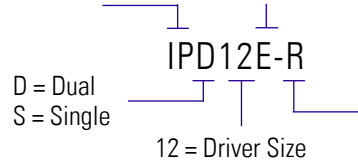

INFRA SERIES MODEL KEY

IP = INFRA Processed and Self Powered
P = Self Powered

E = Extended Low Bass

R = Road Version

I = Install Version

IY = Install Version with Yoke Included

B = Walnut Oiled Birch Finish

DA or AD = Low Profile