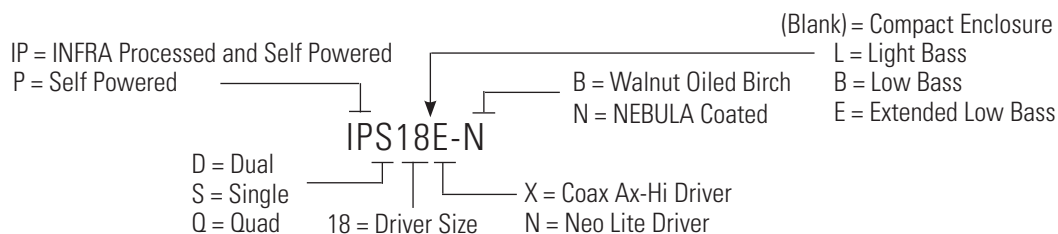

MUSICAL INSTRUMENT MODEL KEY