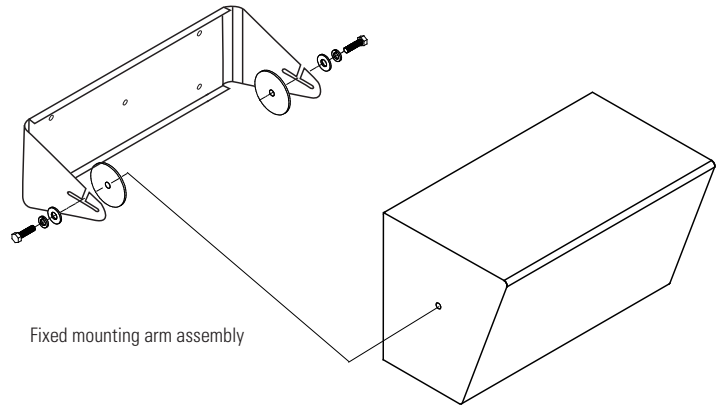

## MOUNTING OPTIONS

Wall Mounted

Ceiling Mounted

Deck Mounted

Full Range Loudspeaker with Yoke assembly attached, shown with threaded rod (not included).

Fixed mounting arm assembly

## SPECIFICATIONS

**Material:**  
Alloy steel plate

**Color:**  
Black

**Design Factor:**  
5:1 ratio

**Hardware Kit:**  
Hardware varies by model. It includes 5/16" bolts and rubber spacers for installation.