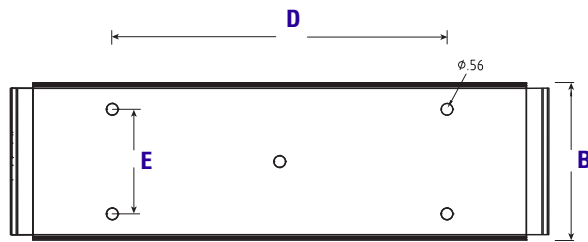

## MODELS AND COMPATIBILITY

Model Number	Compatibility	Depth (A)	Height (B)	Width (C)	D	E	Retail Price
Yoke 100	TA100-IY	8.6"	5.5"	16.9"	12.9"	4"	\$121
Yoke CD10	CDS-110	10"	7.5"	23.3"	16"	5"	\$149
Yoke CD12	OPAL2-I	8.6"	7.5"	25.8"	16"	5"	\$149
Yoke CD15	CDS-115	11.1"	8.5"	28.9"	16"	6"	\$173
Yoke D10	D10E-IT	10"	7.5"	23.3"	16"	5"	\$149
Yoke D12	D12E-I	11.1"	8.5"	28.9"	16"	6"	\$173
Yoke S12	S12E-I	8.6"	5.5"	16.9"	12.9"	4"	\$121
Yoke S18E	S18E-I	10"	7.5"	23.3"	16"	5"	\$149
Yoke TA12	TA1202-IT	10"	7.5"	23.3"	16"	5"	\$149
Yoke TA5	TA5002-I	11.1"	8.5"	28.9"	16"	6"	\$173
Yoke TA6I	TA6002-I	10"	7.5"	23.3"	16"	5"	\$149
Yoke TA8S	TA80T-IY	8.6"	5.5"	14.2"	10.2"	4"	\$121

## DIMENSIONS

Shown: Yoke CD-15

Side View

Front View

Top View