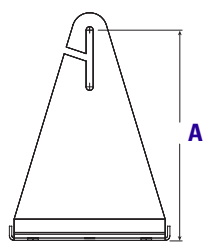

## SPECIFICATIONS

**Material:**  
Alloy steel plate

**Color:**  
Black

**Design Factor:**  
5:1 ratio

**Hardware Kit:**  
Hardware varies by model. It includes 5/16" bolts and rubber spacers for installation.

**Finish:**  
Powder coat paint

**Working Load:**  
60 lbs. max

BAG END® is a registered trademark of Bag End, Inc.

## DIMENSIONS

Shown: Yoke CD-15

Side View

Front View

Top View